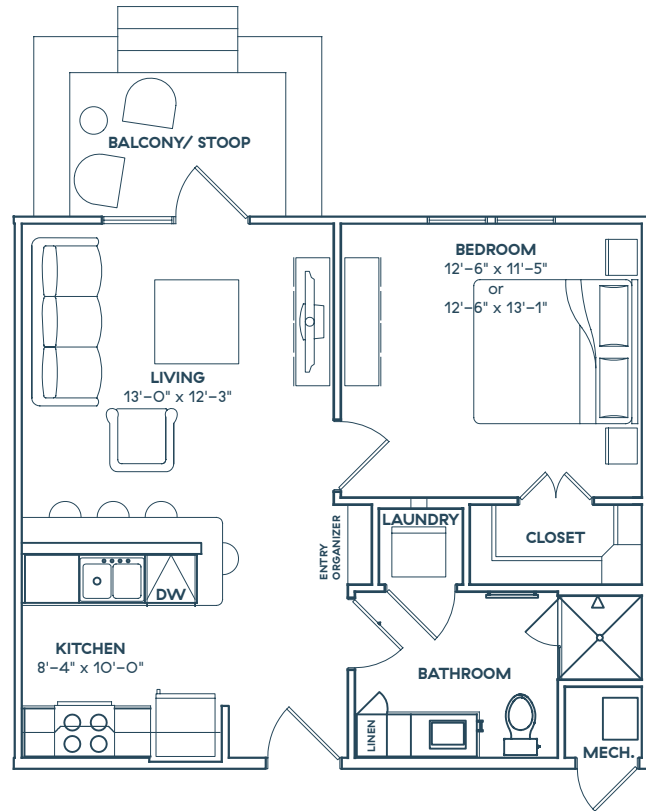

YAUPON

YAUPON APARTMENTS

7870 W US Highway 290
Austin, TX 78736

512.288.5006
YauponAustin.com
yaupon@greystar.com

A1

One Bedroom
One Bathroom
608-632 sq ft

UNIT FEATURES

White or gray shaker style cabinets
Granite or white quartz countertops
in kitchens and baths
Herringbone tile backsplashes
Decorative pendant lighting over
kitchen island seating
Stainless steel appliances
9' tall ceilings

Ceiling fans in bedrooms and
living rooms

Vinyl wood plank flooring in all areas
(except bedrooms and closets where
carpet is softer on the feet)

Full-size washer/dryer appliances
in each residence

French patio doors

*Floor plans are artist's rendering. All dimensions are approximate. Actual product and specifications may vary in dimension or detail. Not all features are available in every apartment. Prices and availability are subject to change. Please see a representative for details.